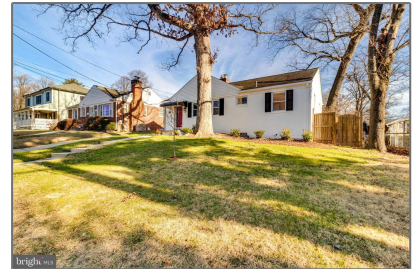

# Residential Lease For Rent

1,540 Sqft - 10003 PORTLAND PLACE, SILVER SPRING, Maryland 20901

Year Built: **1950**

Lot Area: **0.15 Acre**

Country: **US**

State: **MD**

County: **MONTGOMERY**

City: **SILVER SPRING**

Zipcode: **20901**