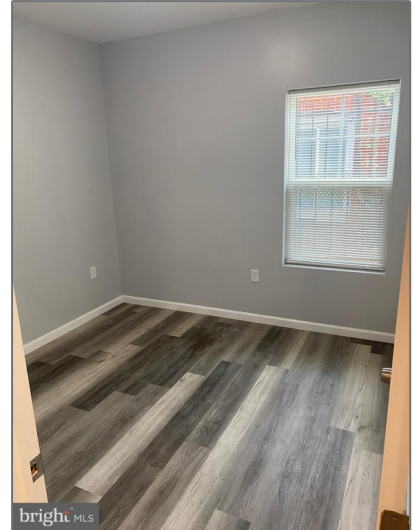

# Commercial Lease For Rent

- 4707 SHERIFF ROAD, WASHINGTON, District Of Columbia 20019