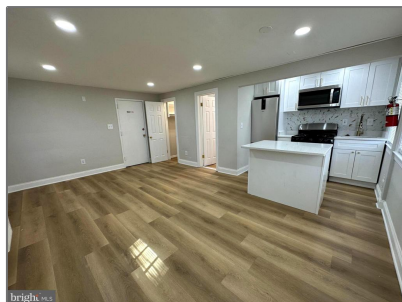

Residential Lease For Rent

380 Sqft - 6200 54TH PL, RIVERDALE, Maryland
20737

Basic Details

Property Type: **Residential Lease**

Listing Type: **For Rent**

Listing ID: **MDPG2122422**

Price: **\$1,200**

Bathrooms: **1**