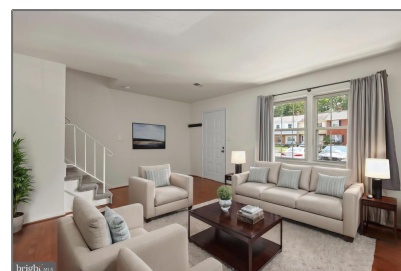

Residential Lease For Rent

1,296 Sqft - 14667 ENDSLEY TURN,
WOODBIDGE, Virginia 22193

Basic Details

Property Type: **Residential Lease**

Listing Type: **For Rent**

Listing ID: **VAPW2072788**

Price: **\$2,131**