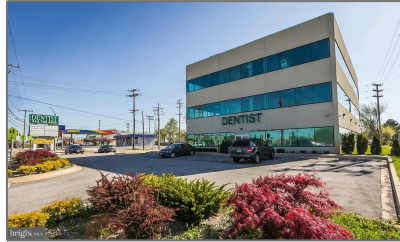

Commercial Lease For Rent

- 5801 RITCHIE HIGHWAY, BALTIMORE, Maryland 21225

Basic Details

Property Type: **Commercial Lease**

Listing Type: **For Rent**

Listing ID: **MDAA2093118**

Price: **\$17**

Year Built: **2006**

Lot Area: **0.47 Acre**

Country: **US**

State: **MD**

County: **ANNE ARUNDEL**

City: **BALTIMORE**

Zipcode: **21225**

Features

Heating System: **Other**

Cooling System: **Other**

Elevator

Address Map

Street: **RITCHIE**

Street Number: **5801**

Longitude: **W77° 23' 9.7"**

Latitude: **N39° 12' 55.9"**

Agent Info