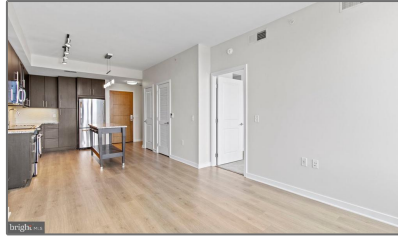

# Residential Lease For Rent

525 Sqft - 8300 WISCONSIN AVENUE,  
BETHESDA, Maryland 20814