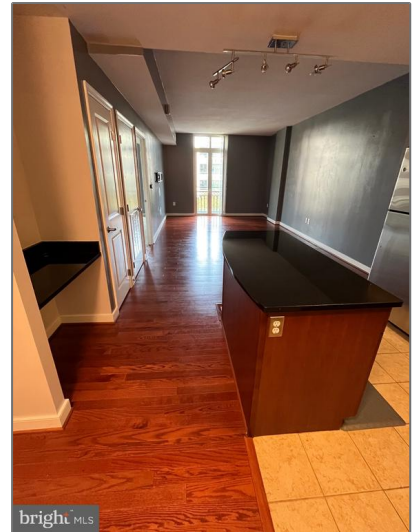

Residential Lease For Rent

762 Sqft - 155 POTOMAC PASSAGE, OXON HILL,
Maryland 20745

Basic Details

Property Type: **Residential Lease**

Listing Type: **For Rent**

Listing ID: **MDPG2124210**

Price: **\$2,200**