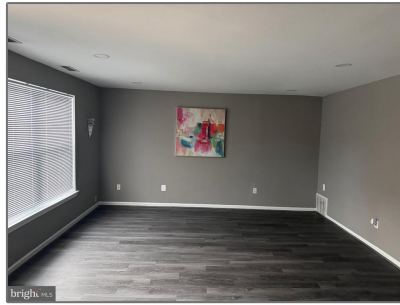

# Residential Lease For Rent

1,156 Sqft - 1959 ADDISON ROAD, DISTRICT HEIGHTS, Maryland 20747