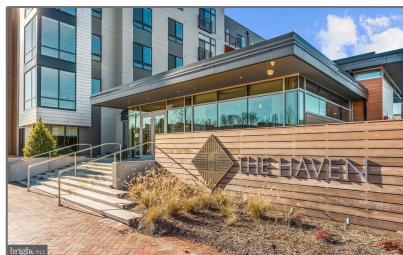

Residential Lease For Rent

781 Sqft - 145 RIVERHAVEN DRIVE, OXON HILL,
Maryland 20745

Basic Details

Property Type: **Residential Lease**

Listing Type: **For Rent**

Listing ID: **MDPG2124958**

Price: **\$2,200**

Zipcode: **20745**

Address Map

Street: **RIVERHAVEN**

Street Number: **145**

Building Name: **The Haven**

Floor Number: **2**

Longitude: **W78° 59' 16.4"**

Features