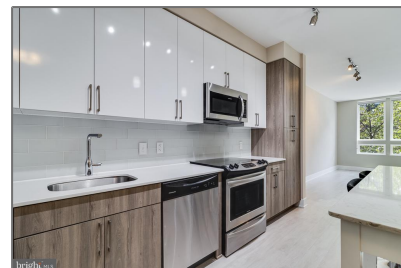

Residential Lease For Rent

781 Sqft - 145 RIVERHAVEN DRIVE, OXON HILL,
Maryland 20745

Basic Details

Property Type: **Residential Lease**

Listing Type: **For Rent**

Listing ID: **MDPG2124958**

Price: **\$2,200**