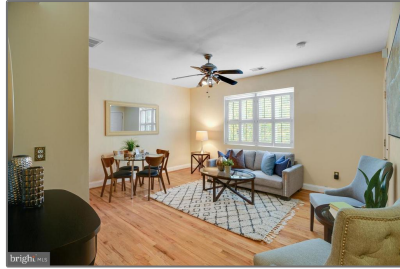

Residential Lease For Rent

722 Sqft - 1302 CHILDRESS STREET,
WASHINGTON, District Of Columbia 20002

Basic Details

Property Type: **Residential Lease**

Listing Type: **For Rent**

Listing ID: **DCDC2158058**

Price: **\$2,200**

Bedrooms: **2**

Bathrooms: **1**

Sqft: **722 Sqft**

Year Built: **1937**

Lot Area: **0.02 Acre**

Country: **US**

State: **DC**