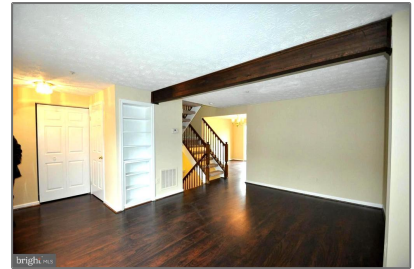

Residential Lease For Rent

1,240 Sqft - 11523 BIG CREEK DRIVE,
BELTSVILLE, Maryland 20705

Basic Details

Property Type: **Residential Lease**

Listing Type: **For Rent**

Listing ID: **MDPG2124810**

Price: **\$2,295**