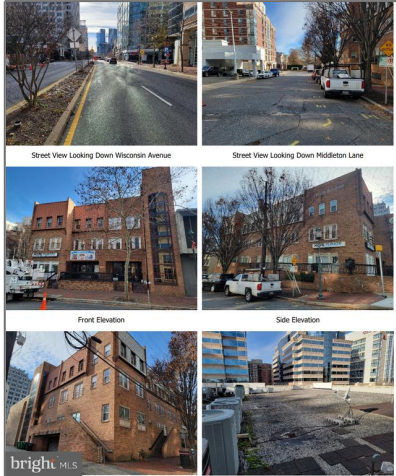

Commercial Lease For Rent

- 7625 WISCONSIN AVENUE, BETHESDA, Maryland 20814

Basic Details

Property Type: **Commercial Lease**

Listing Type: **For Rent**

Listing ID: **MDMC2147680**

Price: **\$1,000**

Year Built: **1983**

Lot Area: **0.22 Acre**

Country: **US**

State: **MD**

County: **MONTGOMERY**

City: **BETHESDA**

Zipcode: **20814**

Address Map

Street: **WISCONSIN**

Street Number: **7625**

Longitude: **W78° 54' 20.4"**

Features

✓ Heating System: **Other**

✓ Cooling System: **Central a/c**

✓ Elevator

✓ Roof Deck: **Built-up**

✓ Parking: **Private, Public**