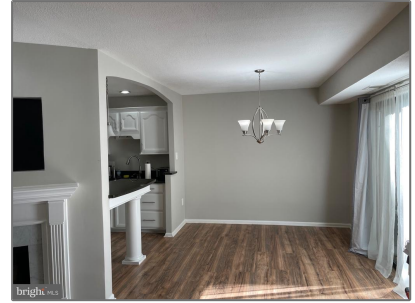

## Basic Details

Property Type: **Residential Lease**

Listing Type: **For Rent**

Listing ID: **VAPW2079258**

Price: **\$2,100**

Bedrooms: **2**

Bathrooms: **1**

Sqft: **766 Sqft**