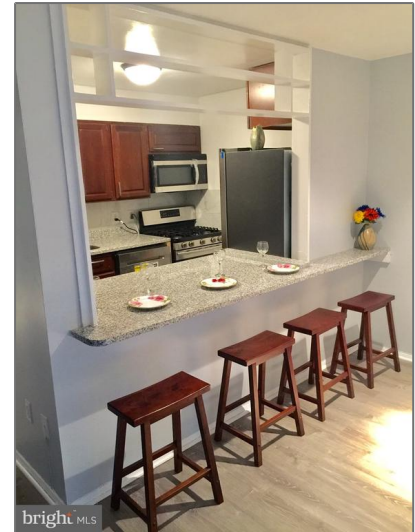

Residential Lease For Rent

684 Sqft - 510 WILSON BRIDGE DRIVE, OXON HILL, Maryland 20745

Basic Details

Property Type: **Residential Lease**

Listing Type: **For Rent**

Listing ID: **MDPG2125198**

Price: **\$1,450**