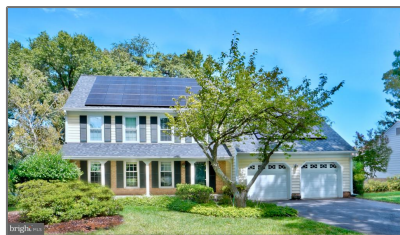

Residential For Sale

3,269 Sqft - 960 FARM HAVEN DRIVE,
ROCKVILLE, Maryland 20852

Basic Details

Property Type: **Residential**

Listing Type: **For Sale**

Listing ID: **MDMC2148626**

Price: **\$1,299,999**

Bedrooms: **4**

Bathrooms: **3**

Half Bathrooms: **1**

Sqft: **3,269 Sqft**

Year Built: **1981**

Lot Area: **0.24 Acre**

Country: **US**

State: **MD**

County: **MONTGOMERY**

City: **ROCKVILLE**

Zipcode: **20852**

Features

✓ Heating System: **Central**

✓ Cooling System: **Central a/c**

Address Map

Street: **FARM HAVEN**

Street Number: **960**