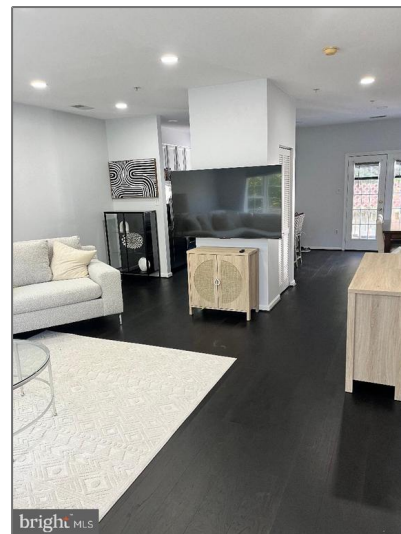

Residential For Sale

1,372 Sqft - 2495 REVERE COURT, CROFTON,
Maryland 21114

Basic Details

Property Type: **Residential**

Listing Type: **For Sale**

Listing ID: **MDAA2093934**

Price: **\$389,995**

Bedrooms: **3**