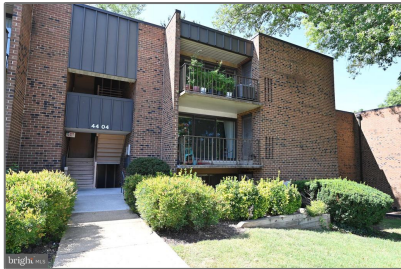

Residential Lease For Rent

1,218 Sqft - 4404 ISLAND PLACE, ANNANDALE,
Virginia 22003

Basic Details

Property Type: **Residential Lease**

Listing Type: **For Rent**

Listing ID: **VAFX2201514**

Price: **\$2,100**

Bedrooms: **2**

Bathrooms: **2**

Sqft: **1,218 Sqft**

Year Built: **1972**

Country: **US**

State: **VA**

County: **FAIRFAX**

City: **ANNANDALE**