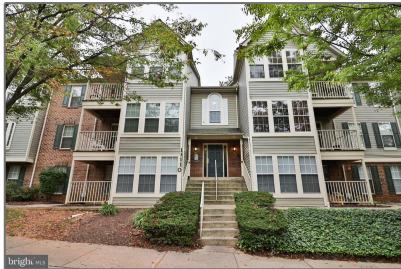

Residential Lease For Rent

1,073 Sqft - 13110 BRIARCLIFF TERRACE,
GERMANTOWN, Maryland 20874

Basic Details

Property Type: **Residential Lease**

Listing Type: **For Rent**

Listing ID: **MDMC2148986**

Price: **\$2,100**

Bedrooms: **2**

Bathrooms: **2**

Sqft: **1,073 Sqft**

Year Built: **1993**

Country: **US**

State: **MD**

County: **MONTGOMERY**

City: **GERMANTOWN**

Zipcode: **20874**

Features

✓ Heating System: **Forced air**

✓ Cooling System: **Central a/c**

✓ Parking: **Assigned**

Address Map

Street: **BRIARCLIFF**

Street Number: **13110**