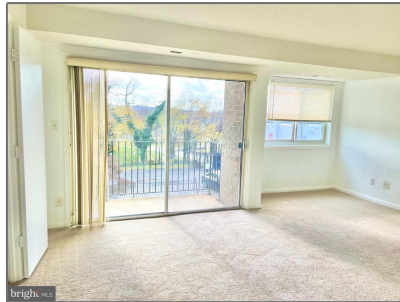

Residential Lease For Rent

859 Sqft - 625 A CHESAPEAKE STREET,
WASHINGTON, District Of Columbia 20032

Basic Details

Property Type: **Residential Lease**

Listing Type: **For Rent**

Listing ID: **DCDC2160030**

Price: **\$1,400**

Bedrooms: **2**

Bathrooms: **1**

Sqft: **859 Sqft**

Year Built: **1960**

Lot Area: **0.02 Acre**

Country: **US**

State: **DC**