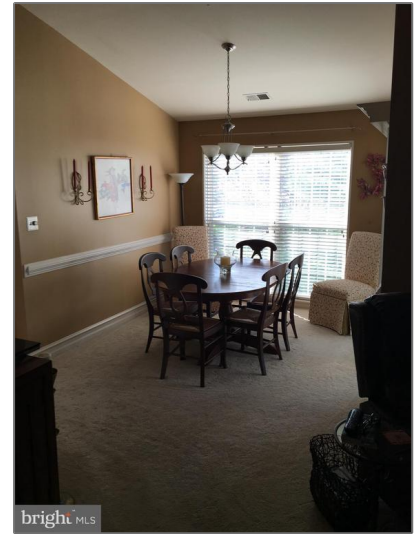

Residential Lease For Rent

1,265 Sqft - 2510 COACH HOUSE WAY,
FREDERICK, Maryland 21702

Basic Details

Property Type: **Residential Lease**

Listing Type: **For Rent**

Listing ID: **MDFR2054366**

Price: **\$2,080**