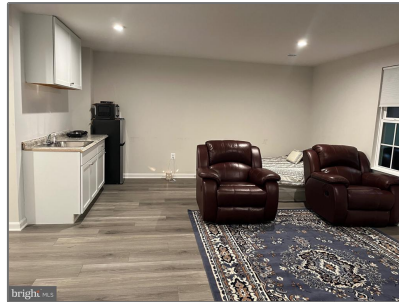

Residential Lease For Rent

534 Sqft - 4506 DALE CREEK WAY,
WOODBIDGE, Virginia 22193

Basic Details

Property Type: **Residential Lease**

Listing Type: **For Rent**

Listing ID: **VAPW2080524**

Price: **$1,000**

Bathrooms: **1**

Sqft: **534 Sqft**

Year Built: **2023**

Lot Area: **0.05 Acre**

Country: **US**

State: **VA**

County: **PRINCE WILLIAM**

City: **WOODBIDGE**

Zipcode: **22193**

Features

✓ Heating System: **Heat Pump(s)**

✓ Cooling System: **Central a/c**

Address Map

Street: **DALE CREEK**

Street Number: **4506**

Longitude: **W78° 39' 16.7"**

Latitude: **N38° 38' 20.5"**