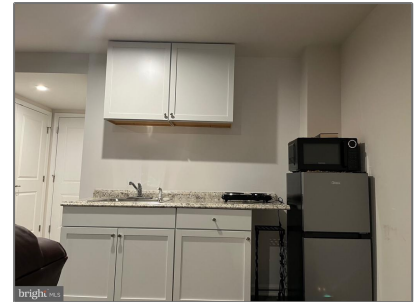

Residential Lease For Rent

534 Sqft - 4506 DALE CREEK WAY,
WOODBIDGE, Virginia 22193

Basic Details

Property Type: **Residential Lease**

Listing Type: **For Rent**

Listing ID: **VAPW2080524**

Price: **$1,000**

Bathrooms: **1**

Sqft: **534 Sqft**

Year Built: **2023**

Lot Area: **0.05 Acre**

Country: **US**

State: **VA**

County: **PRINCE WILLIAM**

City: **WOODBIDGE**

Zipcode: **22193**

Features

✓ Heating System: **Heat Pump(s)**

✓ Cooling System: **Central a/c**

Address Map

Street: **DALE CREEK**

Street Number: **4506**

Longitude: **W78° 39' 16.7"**

Latitude: **N38° 38' 20.5"**