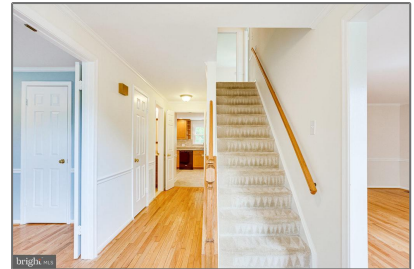

Residential Sold

2,878 Sqft - 15633 GOLD RING WAY, ROCKVILLE,
Maryland 20855

Basic Details

Property Type: **Residential**

Listing Type: **Sold**

Listing ID: **MDMC761556**

Price: **$695,000**

Bedrooms: **4**

Bathrooms: **3**

Half Bathrooms: **1**

Sqft: **2,878 Sqft**

Year Built: **1985**

Lot Area: **0.28 Acre**

Country: **US**

State: **MD**

County: **MONTGOMERY**

City: **ROCKVILLE**

Zipcode: **20855**

Features

✓ Heating System: **Central, Forced air**

✓ Cooling System: **Central a/c, Ceiling fan(s)**

✓ Fence: **Rear**

✓ View: **Garden/lawn**

✓ Fireplace: **Wood, Mantel(s)**

✓ Roof Deck: **Asphalt**

✓ Parking: **Paved driveway**

Address Map

Street: **GOLD RING**

Street Number: **15633**

Longitude: **W78° 50' 59.4"**